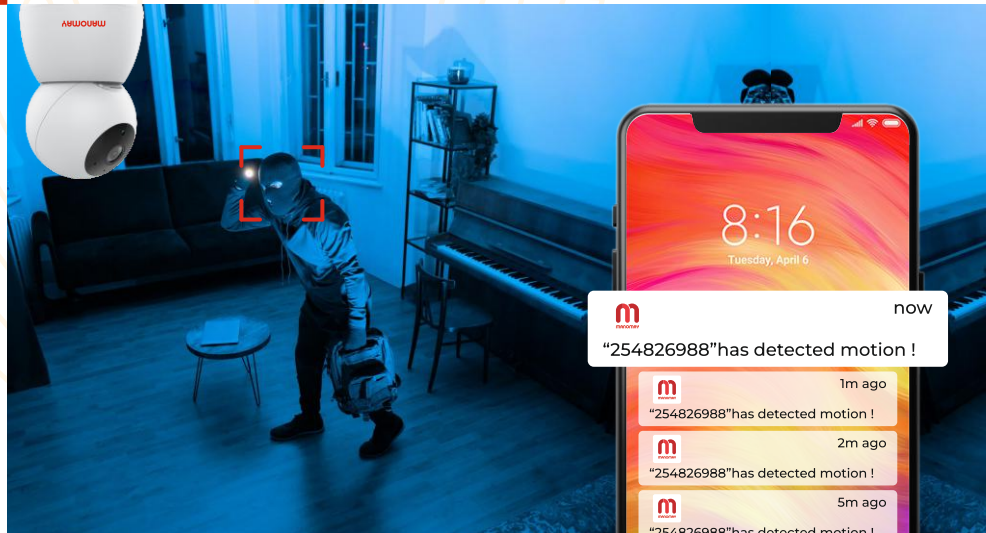

Wi-Fi PROTECT BOT Pan-Tilt Camera

Connects
on Wi-Fi

2MP Resolution

For better clarity and
detailed surveillance

Two Way Audio Intercom

Built-in speaker and
microphone with
echo cancellation

Alexa Support

Watch Camera Footage on your Alexa show Device

Hotspot Mode Configuration

To connect without any network

Customized Audio Alarm

Human detection based recording and push notifications

Human & Motion Tracking

AI Based Humanoid Detection with Motion Tracking

6 Preset Location Points

Preset locations for easy and effective surveillance

Smart Notification on Mobile App

Push notifications on mobile app with snapshots

H.264 Video Compression

High quality video compression for optimum utilization of storage space

2MP Wi-Fi Protect BOT Pan-Tilt Camera

Features

- 2MP (1920 x 1080) Resolution
- Half Duplex Audio Intercom (Built-in High Sensitivity Mic & Speaker)
- Horizontal Rotation : 352°, Vertical Rotation : 58°
- Support 10x Digital Zoom
- 6 Preset Points for favourite location
- Smart Human Detection, Motion Detection, Smart Motion Tracking
- Mobile Notification on Human & Motion Detection
- Customized Pre-recorded Voice Alarm
- Support Micro SD Card up to 256GB & Cloud Storage (Optional)
- QR Code Scanning for Network Connection
- Monitoring : Mobile / PC Software (Manomay)
- Alexa Support