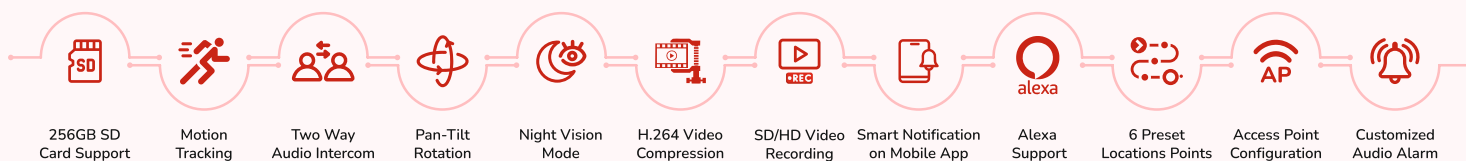

Manomay App

30 Days Cloud Recording

FREE

Configure your Camera in just 3 Quick Steps

Download
Manomay App from
App Store or Play Store

In app, Tap "+" sign &
Scan QR Code from
back of the camera

Follow set-up
instructions and your
camera is ready to use

2MP Wi-Fi Protect BOT Pan-Tilt Camera

Features

- 2MP (1920 x 1080) Resolution
- Half Duplex Audio Intercom (Built-in High Sensitivity Mic & Speaker)
- Horizontal Rotation : 352°, Vertical Rotation : 58°
- Support 10x Digital Zoom
- 6 Preset Points for favourite location
- Smart Human Detection, Motion Detection, Smart Motion Tracking
- Mobile Notification on Human & Motion Detection
- Customized Pre-recorded Voice Alarm
- Support Micro SD Card up to 256GB & Cloud Storage (Optional)
- QR Code Scanning for Network Connection
- Monitoring : Mobile / PC Software (Manomay)
- Alexa Support