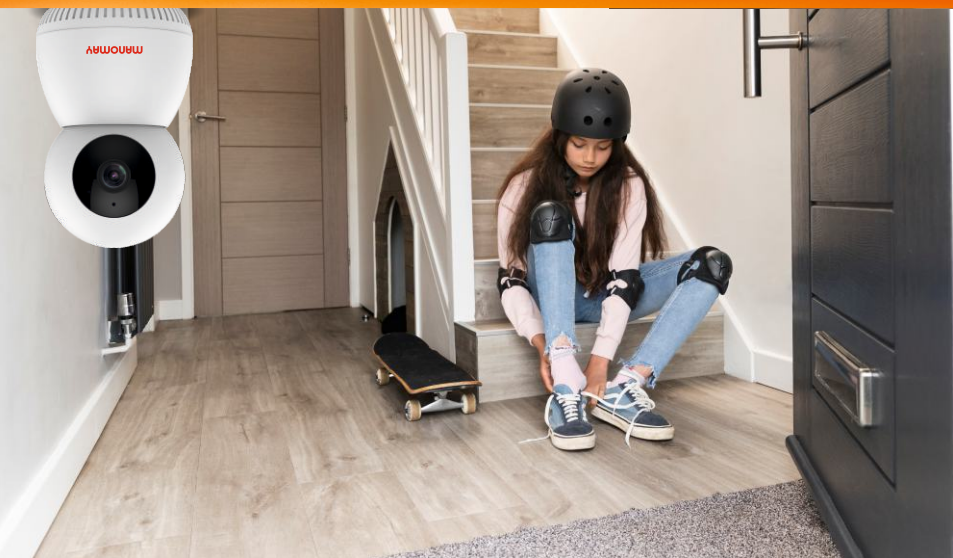

Wi-Fi PROTECT BOT Pan-Tilt Camera

Connects
on Wi-Fi

2MP Resolution

For better clarity and
detailed surveillance

Two Way Audio Intercom

Built-in speaker and
microphone with
echo cancellation

Alexa Support

Watch Camera Footage on your Alexa show Device

Hotspot Mode Configuration

To connect without any network

Customized Audio Alarm

Human detection based recording and push notifications

Human & Motion Tracking

AI Based Humanoid Detection with Motion Tracking

2MP Wi-Fi Protect BOT Pan-Tilt Camera

Features

- 2MP (1920 x 1080) Resolution
- Half Duplex Audio Intercom (Built-in High Sensitivity Mic & Speaker)
- Horizontal Rotation : 352°, Vertical Rotation : 58°
- Support 10x Digital Zoom
- 6 Preset Points for favourite location
- Smart Human Detection, Motion Detection, Smart Motion Tracking
- Mobile Notification on Human & Motion Detection
- Customized Pre-recorded Voice Alarm
- Support Micro SD Card up to 256GB & Cloud Storage (Optional)
- QR Code Scanning for Network Connection
- Monitoring : Mobile / PC Software (Manomay)
- Alexa Support