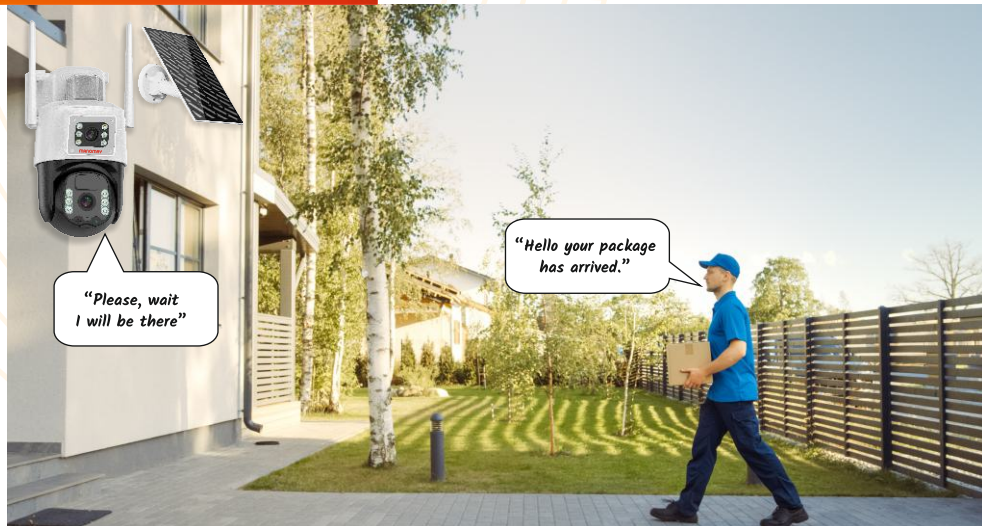

4G PROTECT GREEN LINK Solar Linkage Mini PT Camera

SIM CARD
SUPPORT

3+3MP Resolution

For better clarity and
detailed surveillance

Two Way Audio Intercom

Built-in speaker and
microphone with
echo cancellation