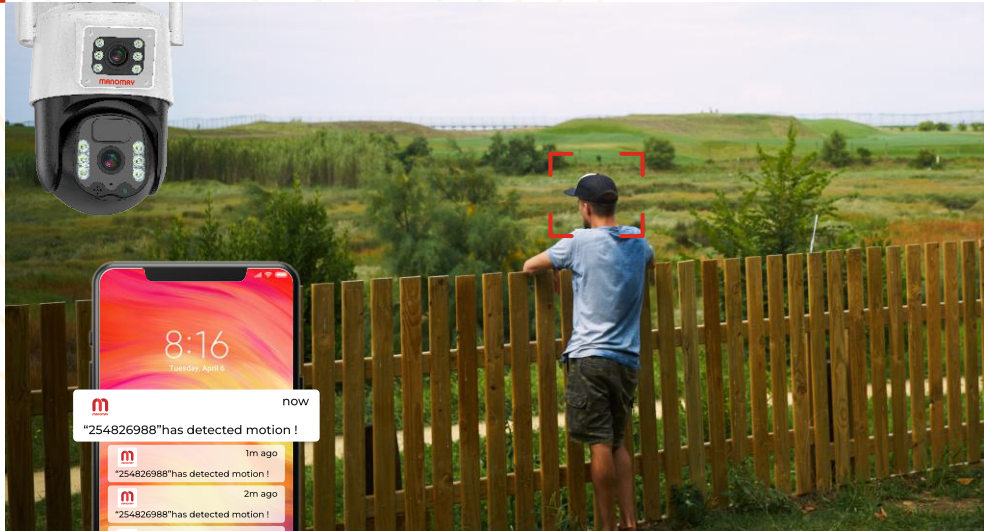

Human Detection & Human Tracking

AI Based humanoid detection with human tracking

7 Watt Solar Panel Built-in 15600mAh Rechargeable Battery

Smart Notifications

Push notifications on mobile app with snapshots

- 3+3MP 4G Protect Green Solar Link Mini PT Camera
- 4MM+4MM Fixed Lens
- PT Horizontal & Vertical Movement Range Pan 270°, Tilt 90°
- Dual monitoring. One camera for monitoring, One camera for PT detailed monitoring.
- Built-in high-sensitivity Mic and Speaker For Full Duplex Audio Intercom
- Support 10x Digital Zoom
- Can be set 6 preset points favorite locations
- Built-in PIR Sensor
- Built-in Battery 15600 mAh rechargeable lithium battery with 7 Watt Solar Panel
- Night Vision and Full Colour Modes
- Micro SD Card Up to 256GB & Cloud Storage (Optional)
- 4G Connection, QR code camera configuration with mobile/PC
- Active defense and siren light
- Custom Voice Recordable message for Audio Alerts Broadcast
- Area motion detection, Humanoid detection, Push Realtime Notification on the Application
- Support monitoring : Pc / Mobile on Manomay
- Compression : H.264/H.265
- Alexa Support