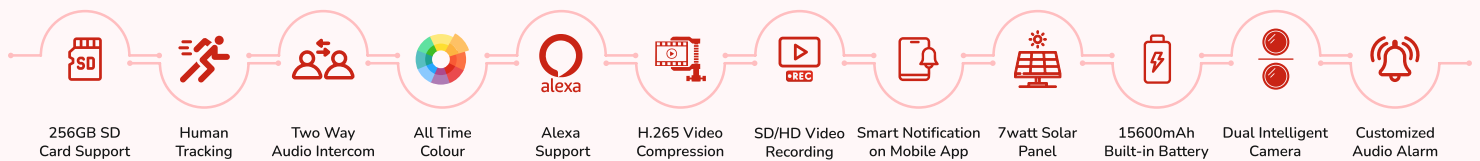

Scan QR Code
In app, Tap "+" sign & scan QR code from back of the camera

Follow set-up instructions and your camera is ready to use

3+3MP 4G Protect Green Link Solar Linkage Mini Pan-Tilt Camera

Features

- 3+3MP 4G Protect Green Solar Link Mini PT Camera
- 4MM+4MM Fixed Lens
- PT Horizontal & Vertical Movement Range Pan 270°, Tilt 90°
- Dual monitoring. One camera for monitoring, One camera for PT detailed monitoring.
- Built-in high-sensitivity Mic and Speaker For Full Duplex Audio Intercom
- Support 10x Digital Zoom
- Can be set 6 preset points favorite locations
- Built-in PIR Sensor
- Built-in Battery 15600 mAh rechargeable lithium battery with 7 Watt Solar Panel
- Night Vision and Full Colour Modes
- Micro SD Card Up to 256GB & Cloud Storage (Optional)
- 4G Connection, QR code camera configuration with mobile/PC
- Active defense and siren light
- Custom Voice Recordable message for Audio Alerts Broadcast
- Area motion detection, Humanoid detection, Push Realtime Notification on the Application
- Support monitoring : Pc / Mobile on Manomay
- Compression : H.264/H.265
- Alexa Support