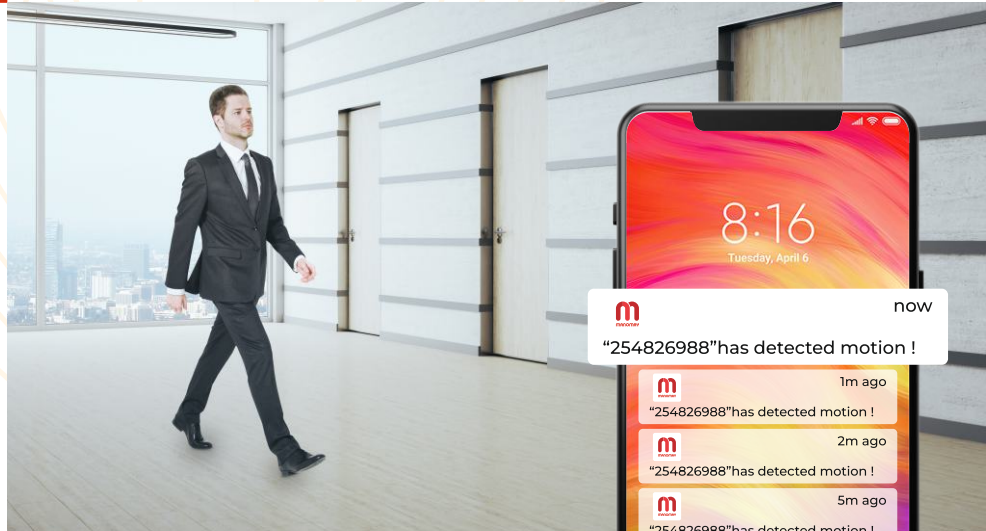

Array LEDs for Clear Night Vision

Alexa Support

Watch Camera Footage on your Alexa Show Device

"Pihu, Please Come down."

Customized Audio Alarm

Human Detection based Recording and Push Notifications

Human & Motion Detection

AI Based Humanoid Detection & Motion Detection

4G/5G SIM Support

Trusted 4G Network Support for Real-Time surveillance and alerts

Smart Notifications

Push notifications on mobile app with snapshots

H.265+ Video Compression

High quality video compression for optimum utilization of storage space

Manomay App

30 Days Cloud Recording

FREE

Configure your Camera in just 3 Quick Steps

Download
Manomay App from App Store or Play Store

Scan QR Code
In app, Tap "+" sign & Scan QR Code from back of the camera

Follow set-up instructions and your camera is ready to use

3MP 4G Protect Dot Dome Camera

Features

- 3MP (2304 x 1296) Resolution
- All Time Colour Vision
- Full Duplex Audio Intercom (Built-in High Sensitivity Mic & Speaker)
- Support 10x Digital Zoom
- Area Motion Detection, Humanoid Detection, Push Real-time Notification on the Application
- Mobile Notification on Human & Motion Detection
- Customized Pre-recorded Voice Alarm
- Support Micro SD Card up to 256GB & Cloud Storage(Optional)
- Compression: H.264 / H.265 / H.265+
- 4G Connection. QR code for Easy to add camera in the app
- Monitoring: Mobile / PC Software (Manomay)
- Alexa Support