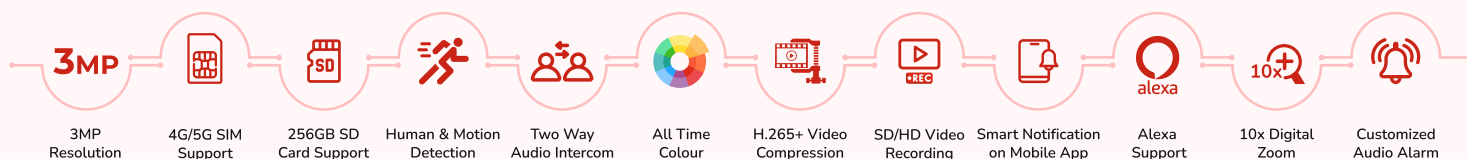

Scan QR Code
In app, Tap "+" sign & Scan QR Code from back of the camera

Follow set-up instructions and your camera is ready to use

3MP 4G Protect Dot Dome Camera

Features

- 3MP (2304 x 1296) Resolution
- All Time Colour Vision
- Full Duplex Audio Intercom (Built-in High Sensitivity Mic & Speaker)
- Support 10x Digital Zoom
- Area Motion Detection, Humanoid Detection, Push Real-time Notification on the Application
- Mobile Notification on Human & Motion Detection
- Customized Pre-recorded Voice Alarm
- Support Micro SD Card up to 256GB & Cloud Storage(Optional)
- Compression: H.264 / H.265 / H.265+
- 4G Connection. QR code for Easy to add camera in the app
- Monitoring: Mobile / PC Software (Manomay)
- Alexa Support