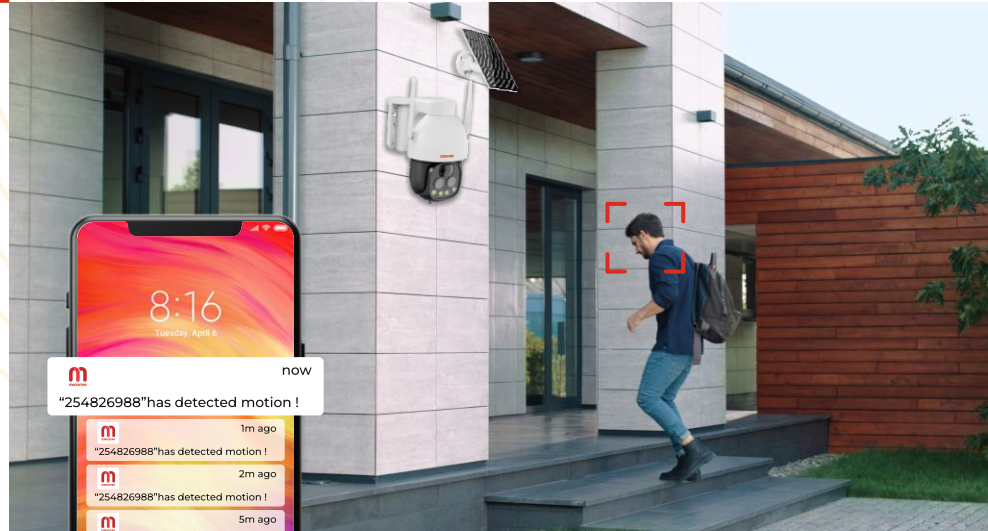

Smart Notifications

Push notifications on mobile app with snapshots