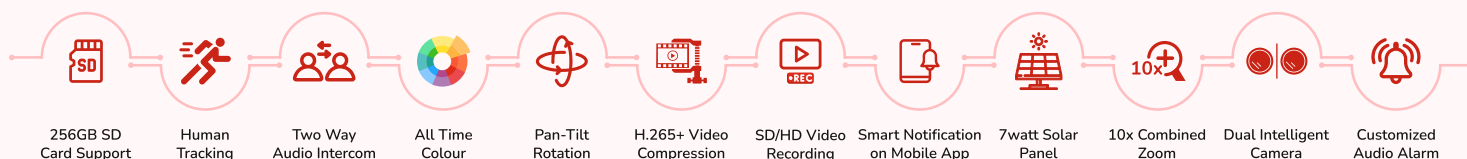

Features

- 3MP (2304 x 1296) Resolution
- Dual Intelligent Lens 4mm & 8mm
- All Time Colour Vision
- Full Duplex Audio Intercom (Built-in High Sensitivity Mic & Speaker)
- Horizontal Rotation : 270°, Vertical Rotation: 90°
- Support 10x Combined Zoom
- Built-in PIR Sensor
- Built-in Battery 15600 mAh rechargeable lithium battery with 7 Watt Solar Panel
- Smart Human Detection, Motion Detection, Human Tracking
- Mobile Notification on Human & Motion Detection
- Customized Pre-recorded Voice Alarm
- Support Micro SD Card up to 256GB & Cloud Storage (Optional)
- QR Code Scanning for Network Connection
- Monitoring : Mobile / PC Software (Manomay)
- IP66 Waterproof Rating, 4000 Lightning Protection.