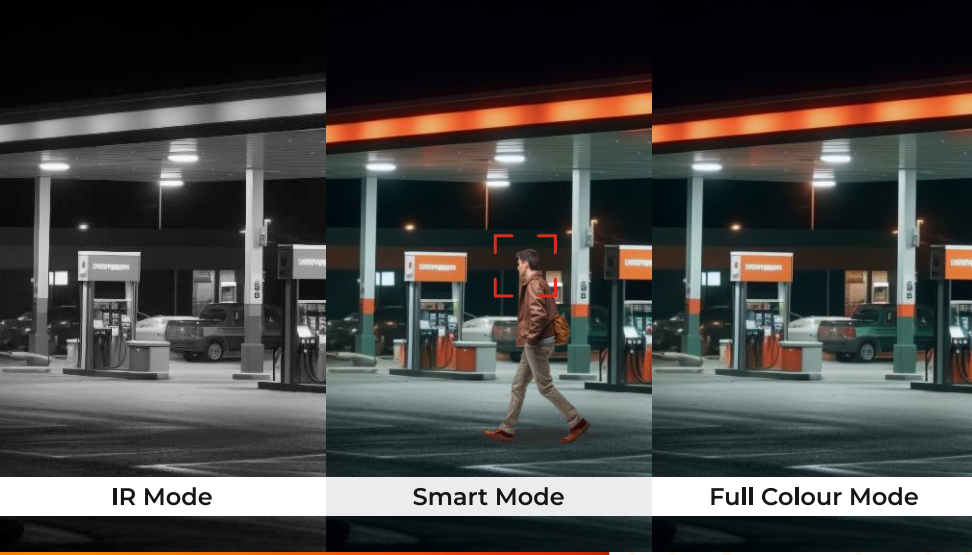

## 4G PROTECT LINK Pan-Tilt Camera

SIM CARD  
SUPPORT

### 3MP Resolution

For better clarity and  
detailed surveillance

## Two Way Audio Intercom

Built-in speaker and  
microphone with  
echo cancellation

## All Time Colour Night Vision Mode

IR Mode / Full Colour / Smart Mode