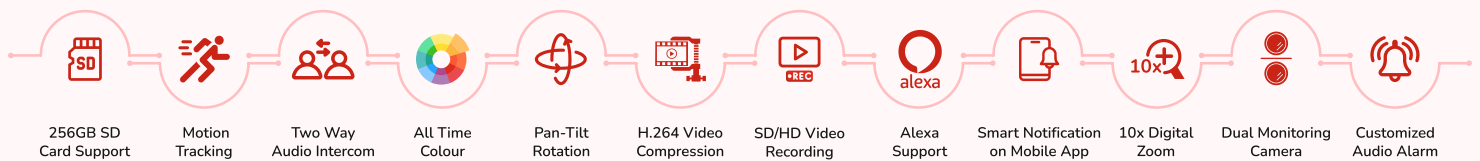

Features

- 2MP + 2MP (1920 x 2160) Resolution
- All Time Colour Vision
- Half Duplex Audio Intercom (Built-in High Sensitivity Mic & Speaker)
- Horizontal Rotation :270°, Vertical Rotation : 90°
- Dual Monitoring - One Camera for wide angle monitoring and one for PT detailed monitoring
- Support 10x Digital Zoom
- 6 Preset Points for favorite location
- Smart Human Detection, Motion Detection, Motion Tracking
- Mobile Notification on Human & Motion Detection
- Customized Pre-recorded Voice Alarm
- Active defense and siren light
- Support Micro SD Card up-to 256GB & Cloud Storage (Optional)
- QR Code Scanning for Network Connection
- Monitoring : Mobile / PC Software (Manomay)
- IP66 Waterproof Rating, 4000 Lightening Protection.
- Alexa Support