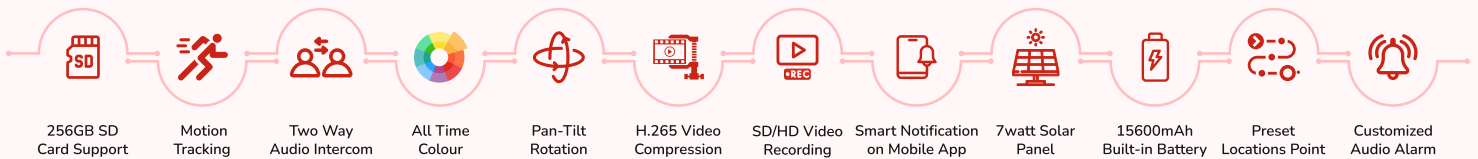

2 In app, Tap "+" sign & Scan QR Code from back of the camera

3 Follow set-up instructions and your camera is ready to use

4MP 4G Protect Green Solar Mini pan-Tilt Camera

Features

- 4MP (2560 x 1440) Resolution
- All Time Colour Vision
- Full Duplex Audio Intercom (Built-in High Sensitivity Mic & Speaker)
- Horizontal Rotation : 270°, Vertical Rotation : 90°
- Support 10x Digital Zoom
- Built-in PIR Sensor
- Built-in Battery 15600 mAH rechargeable lithium battery with 7 Watt Solar Panel
- Smart Human Detection, Motion Detection and Motion Tracking
- Mobile Notifications on Human & Motion Detection
- Customized Pre-recorded Voice Alarm
- Micro SD Card support up to 256GB & Cloud Storage (Optional)
- QR Code Scanning for Network Connection
- Monitoring : Mobile / PC Software (Manomay)
- IP66 Waterproof Rating, 4KV Lightening Protection.