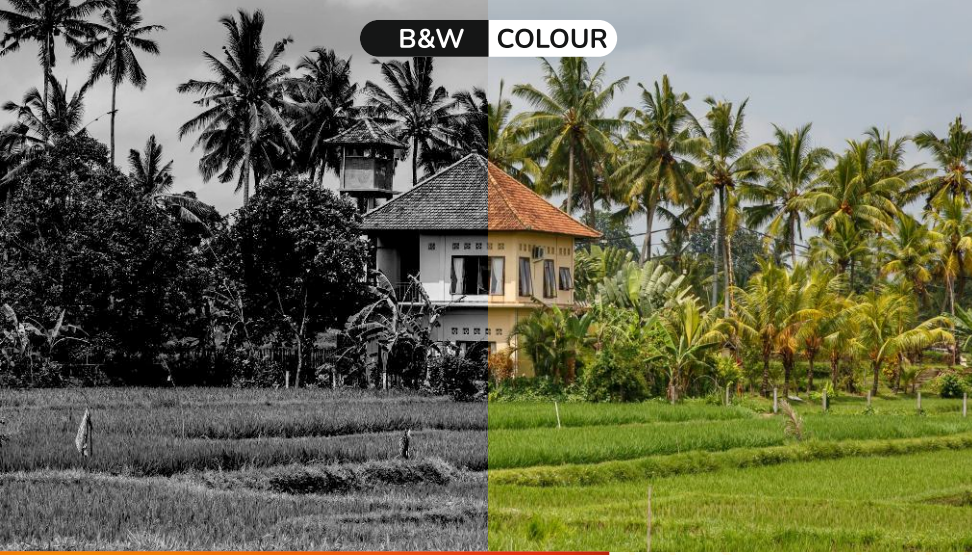

4G PROTECT GREEN

Solar Mini Pan-Tilt Camera

SIM CARD
SUPPORT

4MP Resolution

For better clarity and
detailed surveillance

Two-Way Audio Intercom

Built-in speaker and
microphone with
echo cancellation

B&W COLOUR