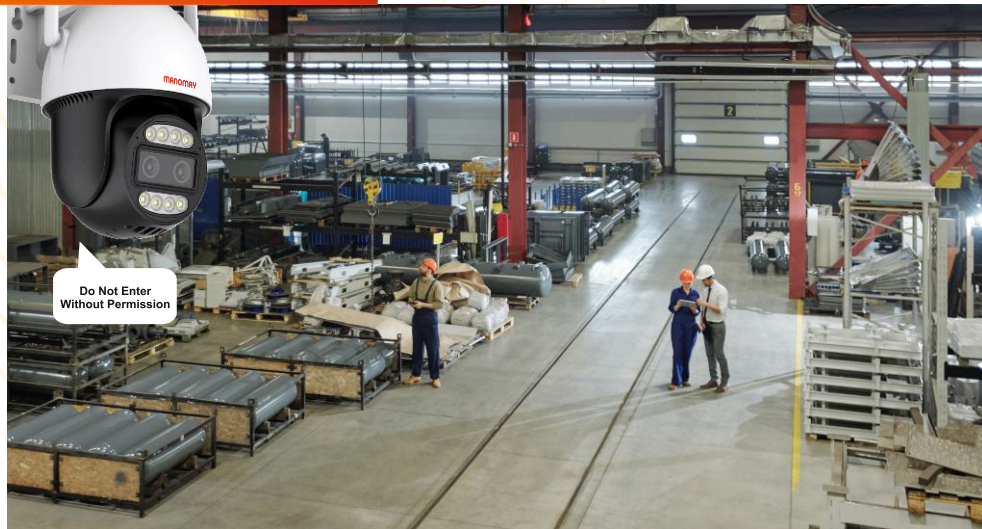

Two Way Audio Intercom

Built-in speaker and
microphone with
echo cancellation