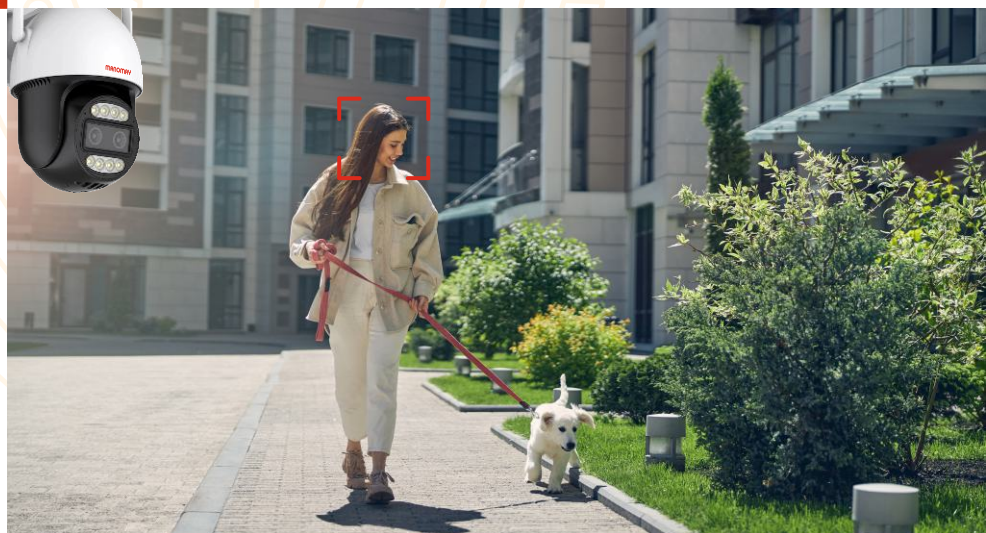

IR Mode / Full Colour / Smart Mode

Alexa Support

Watch Camera Footage on your Alexa Show Device

Customized Audio Alarm

Human detection based recording and push notifications

Human & Motion Tracking

AI Based humanoid detection with Motion tracking

6 Preset Location Points

Preset locations for easy and effective surveillance

Smart Notifications

Push notifications on mobile app with snapshots

H.265+ Video Compression

High quality video compression for optimum utilization of storage space

4MP 4G Protect Pro Dual Lens Mini Pan-Tilt Camera

Features

- 4MP (2560 x 1440) Resolution
- Dual Intelligent Lens 4mm & 12mm
- All Time Colour Vision
- Full Duplex Audio Intercom (Built-in High Sensitivity Mic & Speaker)
- Horizontal Rotation: 270°, Vertical Rotation: 90°
- Support 10x Combined Zoom
- 6 Preset Points for favorite location
- Smart Human Detection, Motion Detection, Smart Motion Tracking
- Mobile Notification on Human & Motion Detection
- Customized Pre-recorded Voice Alarm
- Support Micro SD Card up-to 256GB & Cloud Storage (Optional)
- Compatible with all ONVIF Supported NVRs
- QR Code Scanning for Network Connection
- Monitoring: Mobile / PC Software (Manomay)
- IP66 Waterproof Rating, 4000 Lightning Protection.
- Alexa Support