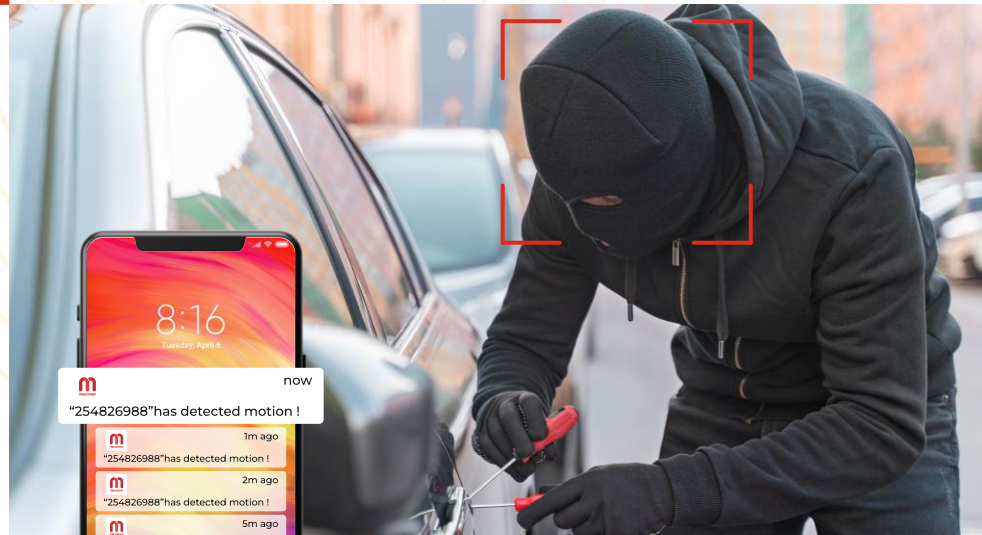

4G Protect Pro Dual Dual Lens Mini PT Camera

SIM CARD
SUPPORT

4MP Resolution

For better clarity and
detailed surveillance

Two Way Audio Intercom

Built-in speaker and
microphone with
echo cancellation

All Time Colour Night Vision Mode

IR Mode / Full Colour / Smart Mode

Alexa Support

Watch Camera Footage on your Alexa Show Device

Customized Audio Alarm

Human detection based recording and push notifications

Human & Motion Tracking

AI Based humanoid detection with Motion tracking

6 Preset Location Points

Preset locations for easy and effective surveillance

Smart Notifications

Push notifications on mobile app with snapshots

H.265+ Video Compression

High quality video compression for optimum utilization of storage space

4MP 4G Protect Pro Dual Lens Mini Pan-Tilt Camera

Features

- 4MP (2560 x 1440) Resolution
- Dual Intelligent Lens 4mm & 12mm
- All Time Colour Vision
- Full Duplex Audio Intercom (Built-in High Sensitivity Mic & Speaker)
- Horizontal Rotation: 270°, Vertical Rotation: 90°
- Support 10x Combined Zoom
- 6 Preset Points for favorite location
- Smart Human Detection, Motion Detection, Smart Motion Tracking
- Mobile Notification on Human & Motion Detection
- Customized Pre-recorded Voice Alarm
- Support Micro SD Card up-to 256GB & Cloud Storage (Optional)
- Compatible with all ONVIF Supported NVRs
- QR Code Scanning for Network Connection
- Monitoring: Mobile / PC Software (Manomay)
- IP66 Waterproof Rating, 4000 Lightning Protection.
- Alexa Support