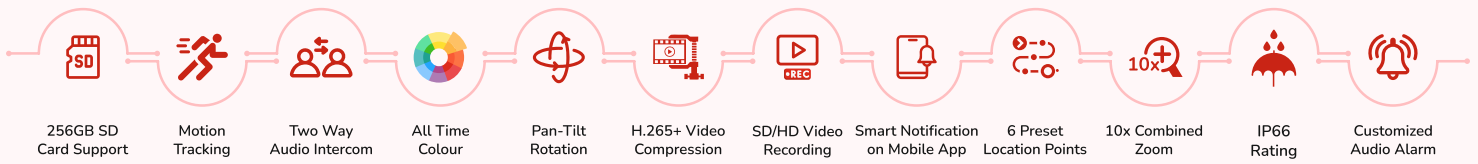

Manomay App

30 Days Cloud Recording

FREE

Configure your Camera in just 3 Quick Steps

Download
Manomay App from
App Store or Playstore

In app, Tap "+" sign &
scan QR code from
back of the camera

Follow set-up
instructions and your
camera is ready to use

4MP 4G Protect Pro Dual Lens Mini Pan-Tilt Camera

Features

- 4MP (2560 x 1440) Resolution
- Dual Intelligent Lens 4mm & 12mm
- All Time Colour Vision
- Full Duplex Audio Intercom (Built-in High Sensitivity Mic & Speaker)
- Horizontal Rotation: 270°, Vertical Rotation: 90°
- Support 10x Combined Zoom
- 6 Preset Points for favorite location
- Smart Human Detection, Motion Detection, Smart Motion Tracking
- Mobile Notification on Human & Motion Detection
- Customized Pre-recorded Voice Alarm
- Support Micro SD Card up-to 256GB & Cloud Storage (Optional)
- Compatible with all ONVIF Supported NVRs
- QR Code Scanning for Network Connection
- Monitoring: Mobile / PC Software (Manomay)
- IP66 Waterproof Rating, 4000 Lightning Protection.
- Alexa Support