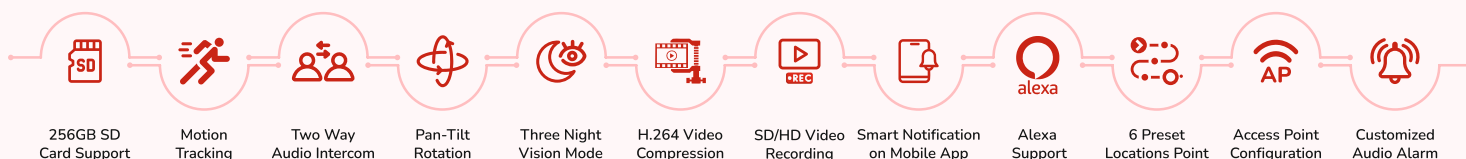

In app, Tap "+" sign &
Scan QR Code from
back of the camera

Follow set-up
instructions and your
camera is ready to use

2MP Wi-Fi Protect BOT Pro Pan-Tilt Camera

Features

- 2MP Wi-Fi Protect Bot Pro Pan-Tilt Camera
- Half Duplex Audio Intercom (Built-in High Sensitivity Mic & Speaker)
- Horizontal Rotation:355°, Vertical Rotation: 110°
- Support 10x Digital Zoom
- Smart Dual Light Mode, for Colour Vision & Black & White
- 6 Preset Points for favourite location
- Smart Human Detection, Motion Detection, Motion Tracking
- Mobile Notification on Human & Motion Detection
- Customized Pre-recorded Voice Alarm
- Support Micro SD Card up to 256GB & Cloud Storage (Optional)
- QR Code Scanning for Network Connection
- Alexa Support