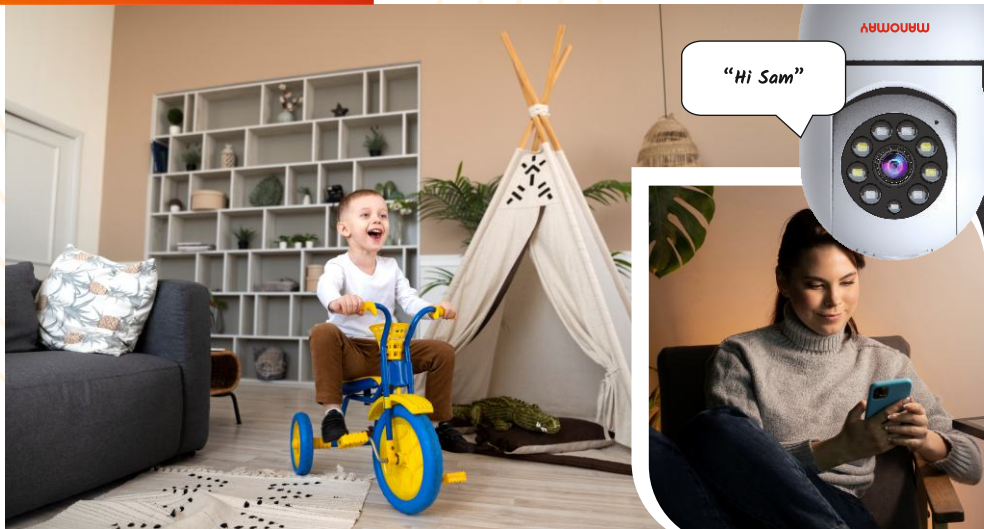

Wi-Fi PROTECT BOT PRO Pan-Tilt Camera

Connects
on Wi-Fi

2MP Resolution

For better clarity and
detailed surveillance

Two Way Audio Intercom

Built-in High Sensitivity
Mic & Speaker

Three Night Vision Mode

IR Mode/ Smart Mode
Full Colour Mode

AI Based humanoid detection with Motion tracking

6 Preset Location Points

Preset locations for easy and effective surveillance

Smart Notification on Mobile App

Push notifications on mobile app with snapshots

In app, Tap "+" sign &
Scan QR Code from
back of the camera

Follow set-up
instructions and your
camera is ready to use

2MP Wi-Fi Protect BOT Pro Pan-Tilt Camera

Features

- 2MP Wi-Fi Protect Bot Pro Pan-Tilt Camera
- Half Duplex Audio Intercom (Built-in High Sensitivity Mic & Speaker)
- Horizontal Rotation:355°, Vertical Rotation: 110°
- Support 10x Digital Zoom
- Smart Dual Light Mode, for Colour Vision & Black & White
- 6 Preset Points for favourite location
- Smart Human Detection, Motion Detection, Motion Tracking
- Mobile Notification on Human & Motion Detection
- Customized Pre-recorded Voice Alarm
- Support Micro SD Card up to 256GB & Cloud Storage (Optional)
- QR Code Scanning for Network Connection
- Alexa Support