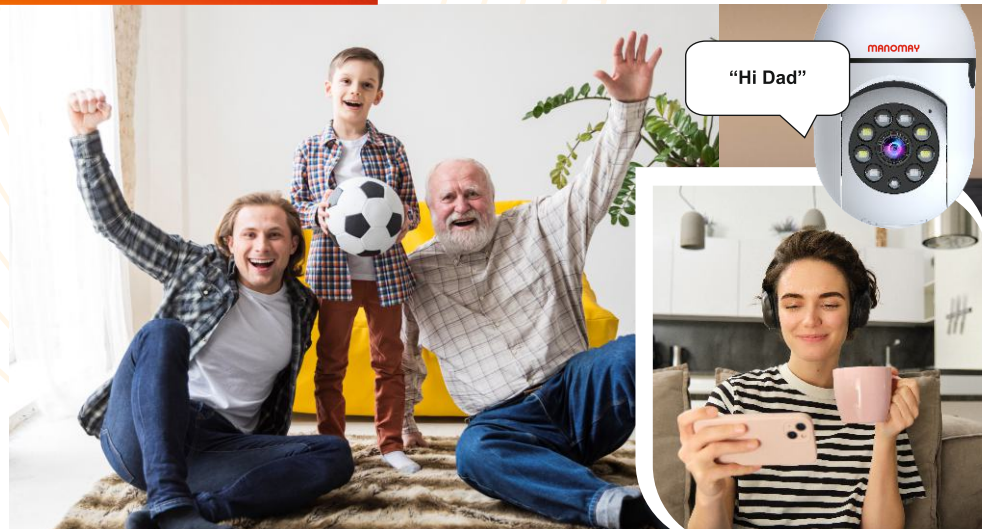

Wi-Fi PROTECT PRO-X

All Time Colour Pan-Tilt Camera

Connects
on Wi-Fi

2MP Resolution

For better clarity and
detailed surveillance

Two Way Audio Intercom

Built-in High Sensitivity
Mic & Speaker

Three Night Vision Mode

Human Detection & Motion Tracking

AI Based humanoid detection with Motion tracking

6 Preset Location Points

Preset locations for easy and effective surveillance

Smart Notification on Mobile App

Push notifications on mobile app with snapshots

In app, Tap "+" sign &
Scan QR Code from
back of the camera

Follow set-up
instructions and your
camera is ready to use

2MP Wi-Fi Protect Pro-X All Time Colour Pan-Tilt Camera

Features

- 2MP Pan Tilt Indoor Camera
- Half Duplex Audio Intercom (Built-in High Sensitivity Mic & Speaker)
- Horizontal Rotation : 355°, Vertical Rotation : 110°
- Support 10x Digital Zoom
- Smart Dual Light Mode, for Colour Vision & Black & White
- 6 Preset Points for favourite location
- Smart Human Detection, Motion Detection, Motion Tracking,
- Mobile Notification on Human & Motion Detection
- Customized Pre-recorded Voice Alarm
- Support Micro SD Card up to 256GB & Cloud Storage(Optional)
- QR Code Scanning for Network Connection
- Monitoring : Mobile / PC Software (Manomay)
- Alexa Support