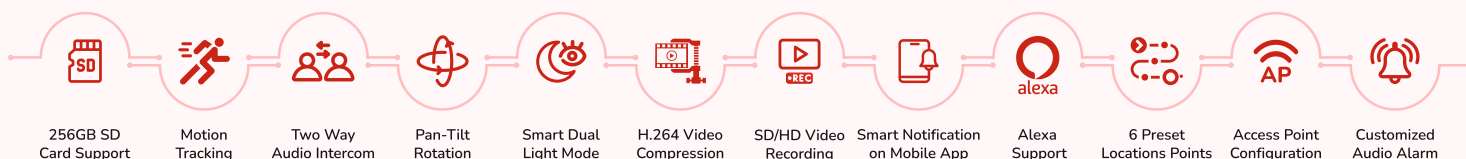

In app, Tap "+" sign &
Scan QR Code from
back of the camera

Follow set-up
instructions and your
camera is ready to use

2MP Wi-Fi Protect Pro-X All Time Colour Pan-Tilt Camera

Features

- 2MP Pan Tilt Indoor Camera
- Half Duplex Audio Intercom (Built-in High Sensitivity Mic & Speaker)
- Horizontal Rotation : 355°, Vertical Rotation : 110°
- Support 10x Digital Zoom
- Smart Dual Light Mode, for Colour Vision & Black & White
- 6 Preset Points for favourite location
- Smart Human Detection, Motion Detection, Motion Tracking,
- Mobile Notification on Human & Motion Detection
- Customized Pre-recorded Voice Alarm
- Support Micro SD Card up to 256GB & Cloud Storage(Optional)
- QR Code Scanning for Network Connection
- Monitoring : Mobile / PC Software (Manomay)
- Alexa Support