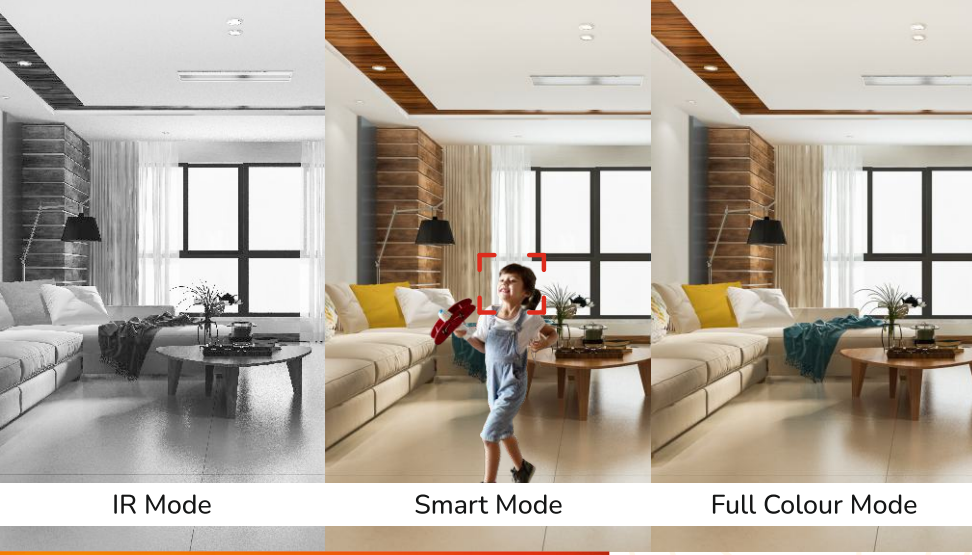

Wi-Fi PROTECT PRO-X

All Time Colour Pan-Tilt Camera

Connects
on Wi-Fi

2MP Resolution

For better clarity and
detailed surveillance

Two Way Audio Intercom

Built-in High Sensitivity
Mic & Speaker

Three Night Vision Mode

IR Mode / Smart Mode
Full Colour

IR Mode

Smart Mode

Full Colour Mode

Hotspot Mode Configuration

To connect without any network

Customized Audio Alarm

Human detection based recording and push notifications